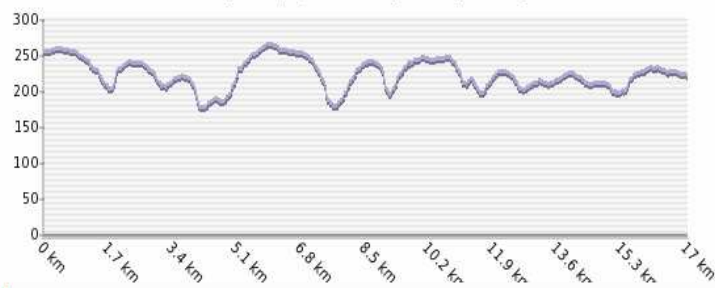

DEBT PROBLEMS?

Want to know if you can wipe out all the debt you can't afford?

Take the 30 second test.

Start Now

English units

Altitude profile [m] - created by www.topocoding.com

[Back]